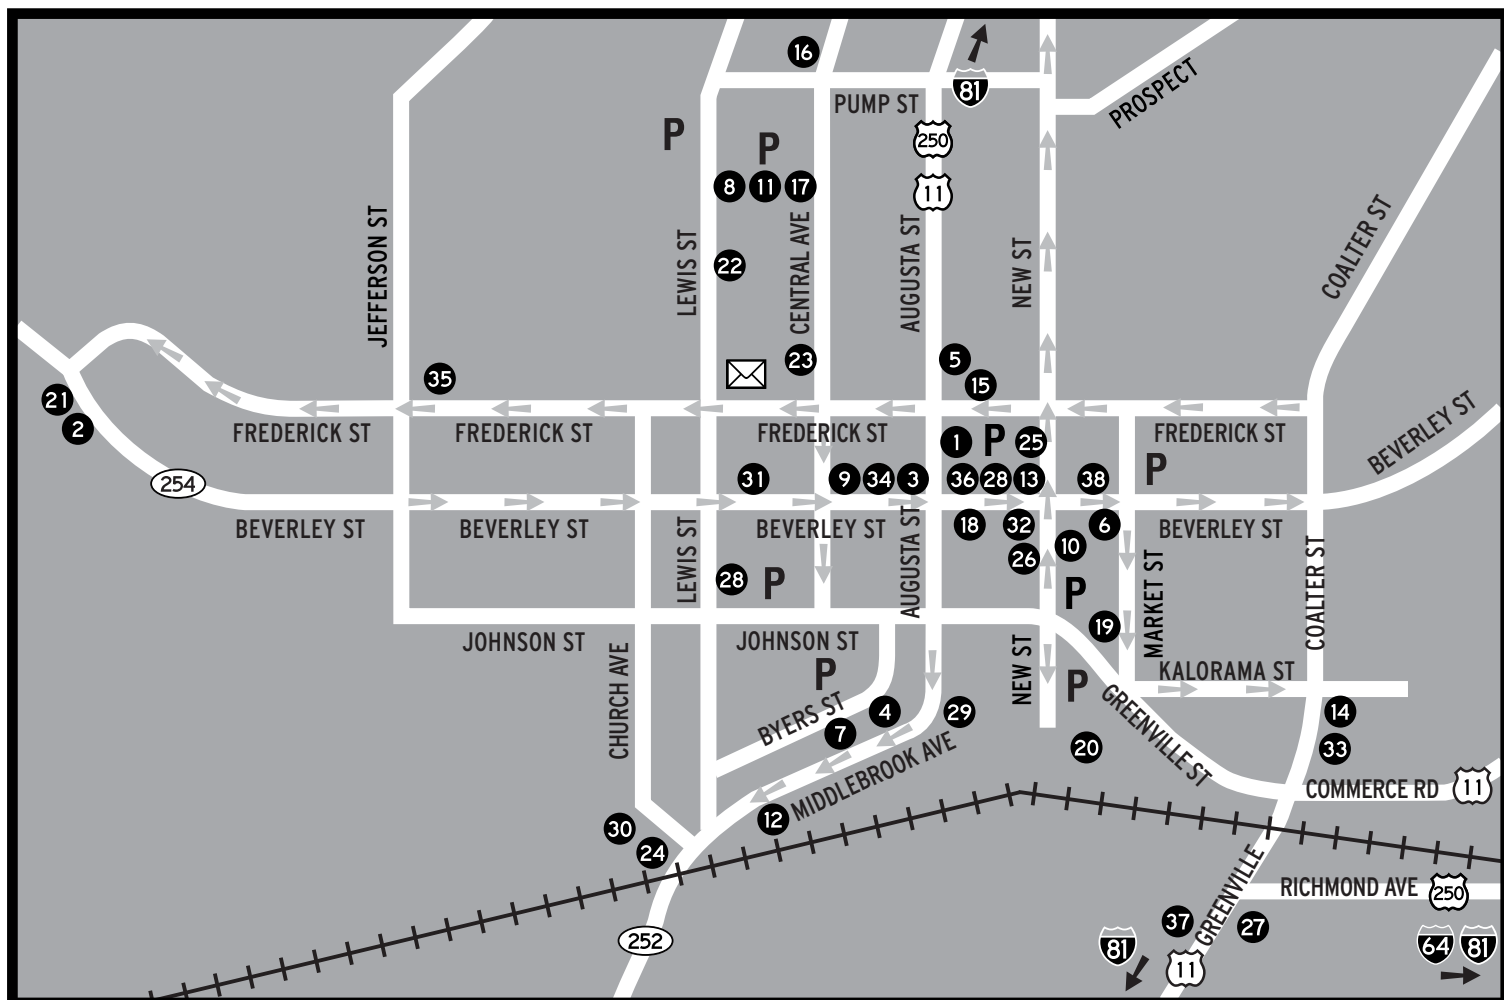

Downtown Staunton, Virginia Restaurants

- | | | |
|--|---|---|
| 1 Aioli Mediterranean Tapas
29 N Augusta St 540-885-1414 | 14 Firkin Pie Company
310 Kalorama St 540-885-7437 | 27 Second Draft Bar & Bistro
301 Greenville Ave 540-712-0601 |
| 2 Anne Hathaway Cottage Tea Room
950 W Beverley St 540-885-8885 | 15 Frederick Street Café
11 E Frederick St 540-886-3060 | 28 Shenandoah Pizza & Taphouse
19 E Beverley St 540-213-0008 |
| 3 Baja Bean Co. Restaurante Y Cantina
9 W Beverley St 540-885-9988 | 16 Gloria's Pupuseria
300 N Central Ave 540-280-1142 | 29 Stacks Food & Catering
125 S Augusta St, Suite 1100 540-569-2208 |
| 4 Blue Mountain Coffees
12 B Byers St 540-886-4506 | 17 Jade China House Restaurant
240 N Central Ave 540-885-8558 | 30 Table 44
300 Church St 540-885-5026 |
| 5 Bricks Restaurant and Pub
111 N Augusta St 540-886-5016 | 18 Laughing Bird Pho
12 E Beverley St 540-712-0262 | 31 Taste of India
105 W Beverley St 540-213-8882 |
| 6 By and By Café
140 E Beverley St 540-887-0041 | 19 Magnolia South
24 Market St 540-885-4848 | 32 The Pampered Palate Café
26-28 E Beverley St 540-886-9463 |
| 7 Byers Street Bistro
18 Byers St 540-887-6100 | 20 Mill Street Grill
1 Mill St 540-886-0656 | 33 The Shack
105 S Coalter St 540-490-1961 |
| 8 Chicano Boy Tacos
240 N Central Ave, Suite 6 540-569-2105 | 21 Newtown Baking
960 W Beverley St 540-885-3799 | 34 The Split Banana Co
7 W Beverley St 866-492-3668 |
| 9 Clocktower Eats & Sweets
27 W Beverley St 540-213-0665 | 22 Nu-Beginning Farm: The Store
221 N Lewis St 540-886-1534 | 35 Ubon Thai Victorian Restaurant
515 West Frederick St 540-886-4141 |
| 10 Cranberry's Grocery and Eatery
7 S New St 540-885-4755 | 23 Paradise Donuts
114 N Central Ave 540-569-2051 | 36 Yelping Dog Wine
9 E Beverley St 540-885-2275 |
| 11 D&L Donuts
240 N Central Ave, Suite 1 540-416-4885 | 24 Paris Cake Company
300 Church St 540-885-5026 | 37 Wright's Dairy Rite
346 Greenville Ave 540-886-0435 |
| 12 Depot Grille
42 Middlebrook Ave 540-885-7332 | 25 Pompei Lounge
23 E Beverley St 540-885-0102 | 38 Zynodoa
115 E Beverley St 540-885-7775 |
| 13 Emilio's Italian Restaurant
23 E Beverley St 540-885-0102 | 26 Rèunion Bakery & Espresso
26 S New St 540-569-2819 | |