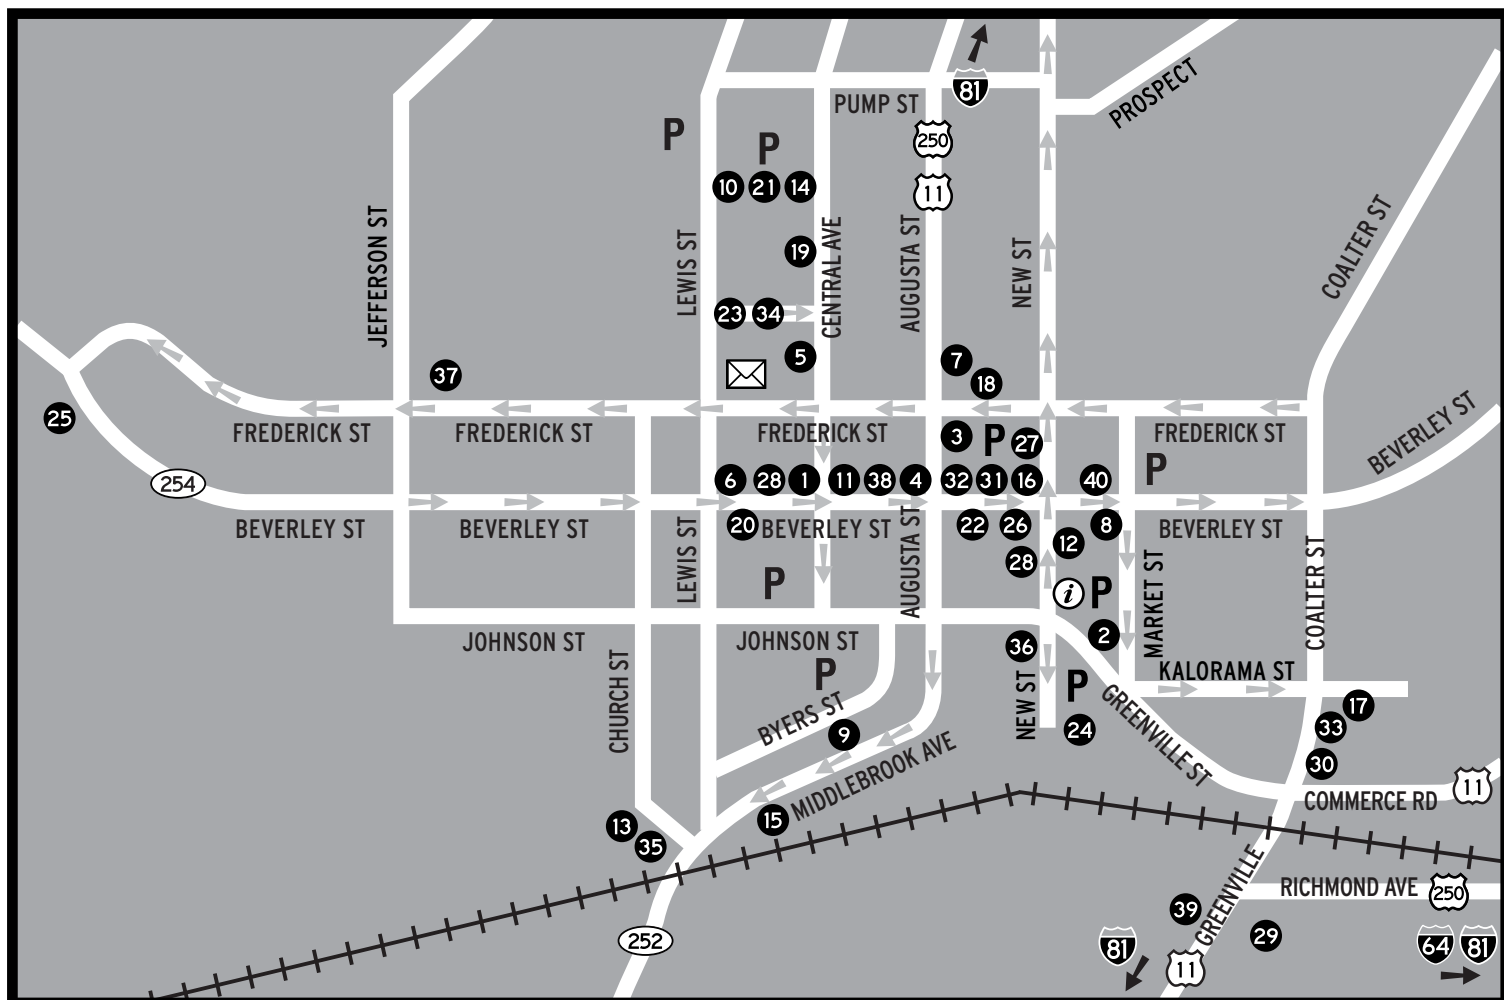

Downtown Staunton, Virginia Restaurants

- | | | |
|--|---|--|
| 1 101 West Bev
101 W Beverley St 540-712-0295 | 15 Depot Grille
42 Middlebrook Ave 540-885-7332 | 29 Second Draft Bar & Bistro
301 Greenville Ave 540-712-0601 |
| 2 The 1924
24 Market St 540-885-4848 | 16 Emilio's Italian Restaurant
23 E Beverley St 540-885-0102 | 30 The Shack
105 S Coalter St 540-490-1961 |
| 3 Aioli Mediterranean Tapas
29 N Augusta St 540-885-1414 | 17 Firkin Pie Company
310 Kalorama St 540-885-7437 | 31 Shenandoah Pizza & Taphouse
19 E Beverley St 540-213-0008 |
| 4 Baja Bean Co. Restaurante Y Cantina
9 W Beverley St 540-885-9988 | 18 Frederick Street Café
11 E Frederick St 540-886-3060 | 32 The Split Banana Co
7 W Beverley St 866-492-3668 |
| 5 Big Red Barbecue
108 N Central Ave 540-849-57413 | 19 Gonzo's Pollo
212 N Central Ave 301-526-0321 | 33 The Staunton Grocery
103 S. Coalter St 540-466-5313 |
| 6 Blu Point Seafood Co.
123 W Beverley St 540-712-0291 | 20 The Green Room
130 W Beverley St 540-712-0293 | 34 Staunton Patio Market 34
110 Baldwin Street 540-421-8513 |
| 7 Bricks Restaurant and Pub
111 N Augusta St 540-886-5016 | 21 Jade China House Restaurant
240 N Central Ave 540-885-8558 | 35 Table 44
300 Church St 540-885-5026 |
| 8 By and By Café
140 E Beverley St 540-887-0041 | 22 Laughing Bird Pho
12 E Beverley St 540-712-0262 | 36 Taste of India
106 S New St 540-213-8882 |
| 9 Byers Street Bistro
18 Byers St 540-887-6100 | 23 Magdalena's
110 Baldwin Street 540-471-9444 | 37 Ubon Thai Victorian Restaurant
515 West Frederick St 540-886-4141 |
| 10 Chicano Boy Tacos
240 N Central Ave, Suite 6 540-569-2105 | 24 Mill Street Grill
1 Mill St 540-886-0656 | 38 Yelping Dog Wine
9 E Beverley St 540-885-2275 |
| 11 Clocktower Eats & Sweets
27 W Beverley St 540-213-0665 | 25 Newtown Baking
960 W Beverley St 540-885-3799 | 39 Wright's Dairy Rite
346 Greenville Ave 540-886-0435 |
| 12 Cranberry's Grocery and Eatery
7 S New St 540-885-4755 | 26 The Pampered Palate Café
26-28 E Beverley St 540-886-9463 | 40 Zynodoa
115 E Beverley St 540-885-7775 |
| 13 Crucible Coffee Roasters
300 Church St #201 540-490-4038 | 27 Pompei Lounge
23 E Beverley St 540-885-0102 | i Visitor Center
35 S. New St 540-540-332-3865 |
| 14 D&L Donuts
240 N Central Ave, Suite 1 540-416-4885 | 28 Rèunion Bakery & Espresso
26 S New St 540-569-2819 | |